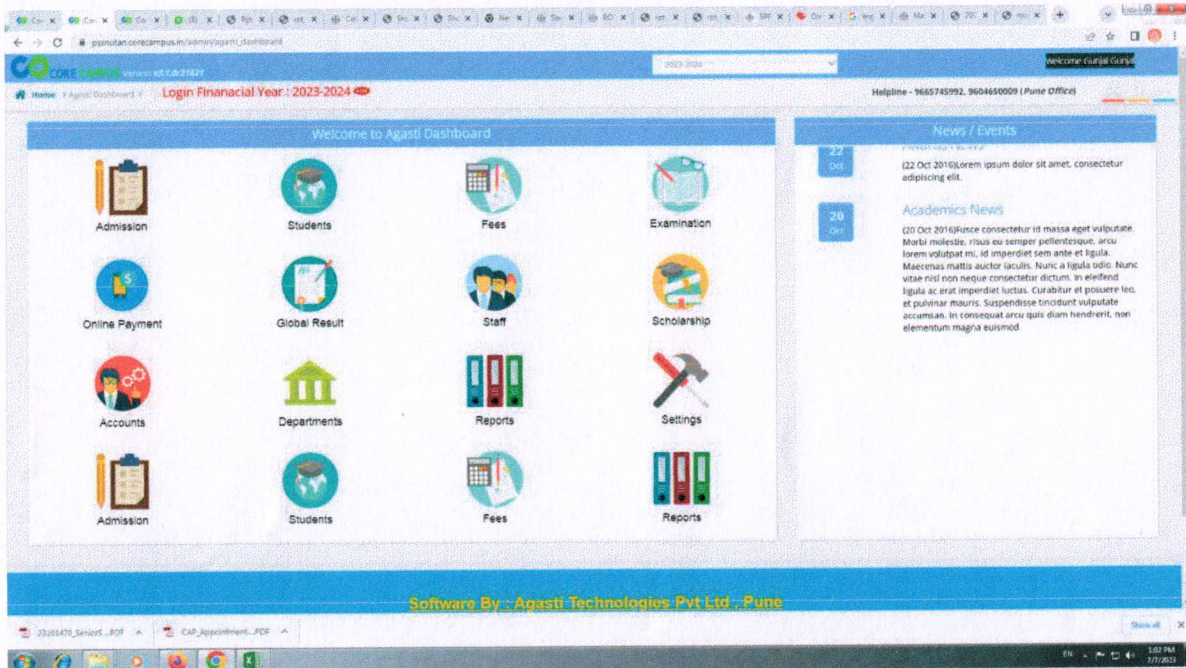

Office Software Home Page