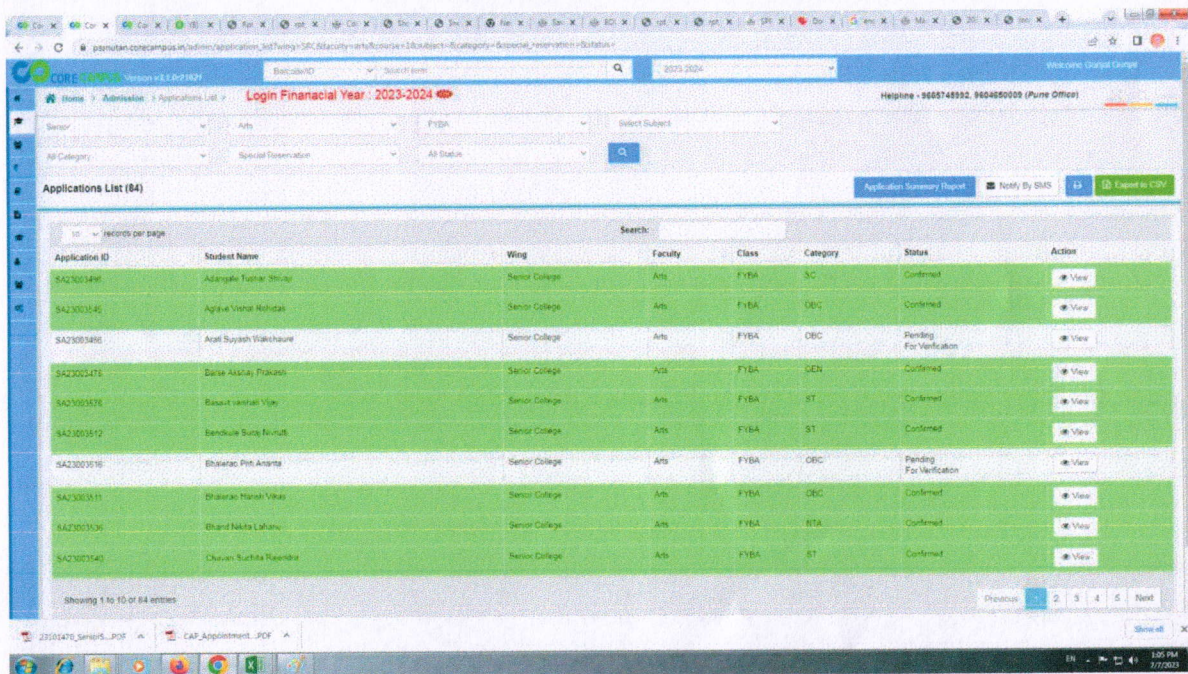

Account Software

Dadlay
Principal
Nutan Arts College, Rajapur
Tal. Sangamner Dist, A. Nagar