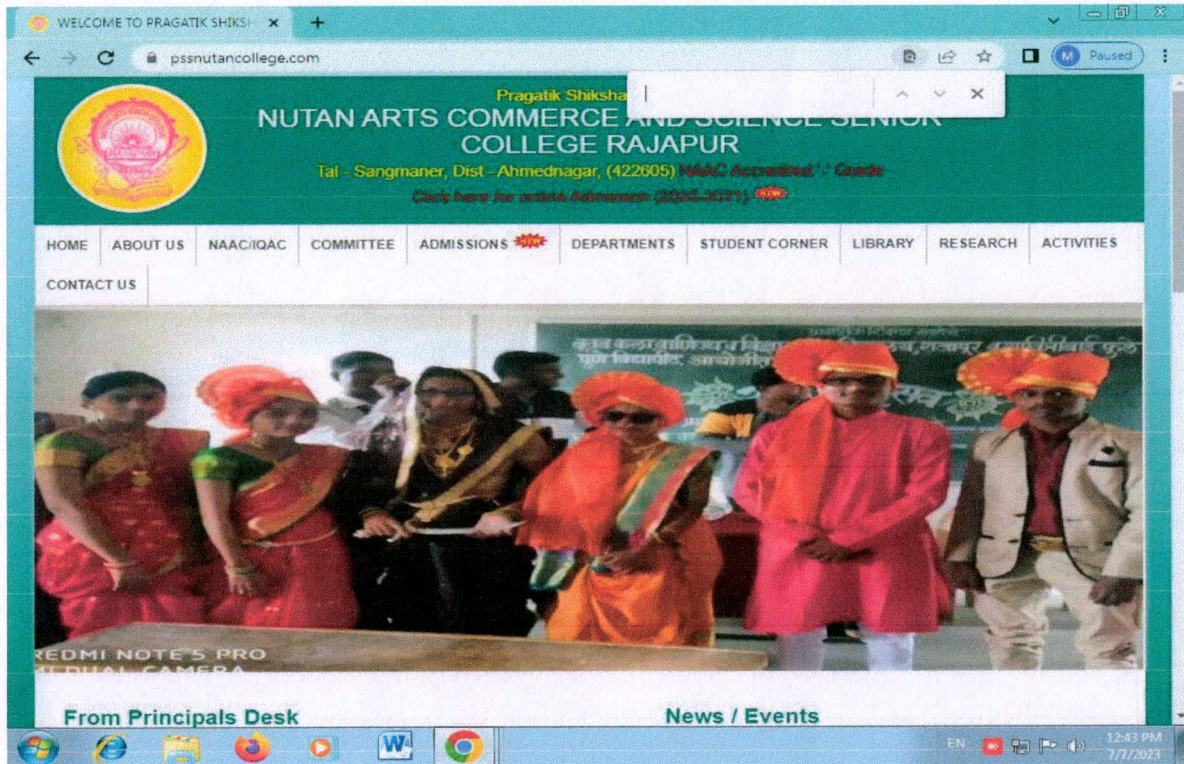

ICT FACILITIES

Website of College

Overhead Projector

Dadly
Principal
Nutan Arts College, Rajapur
Tal. Sangamner Dist, A.Nagar

Computer Lab

Office Computer

Sally
Principal
Nutan Arts College, Rajapur
Tal. Sangamner Dist, A.Nagar