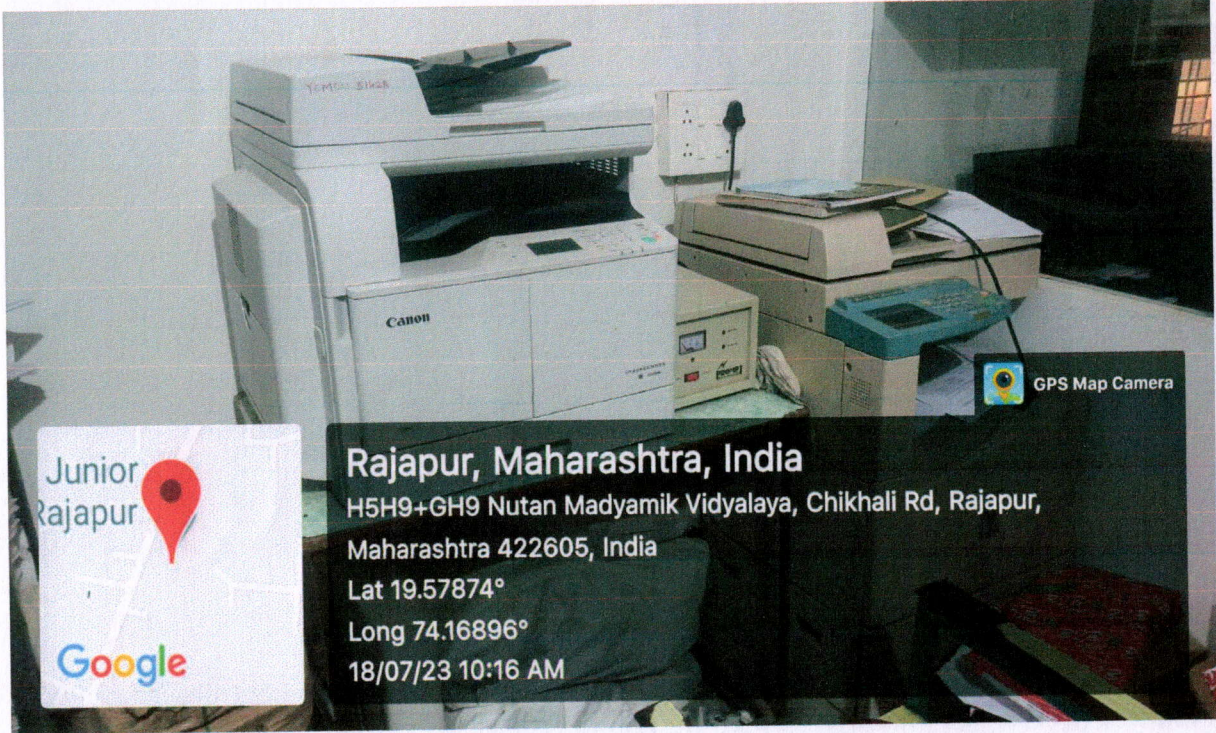

Scanner

Sastry
Principal
Nutan Arts College, Rajapur.
Tal. Sangamner Dist, A.Nagar

4.3:- IT Infrastructure

4.3.2 :- Student-Computer ratio

4.3.2.1:- Number of computers available for students usage during the latest completed academic year = 25

Sr.no	Year	Total Computers	Student	Ratio
1	2017-18	19	551	29
2	2018-19	22	394	17.90
3	2019-20	23	416	18.08
4	2020-21	24	312	13
5	2021-22	25	486	20.25

ICT Lab :-